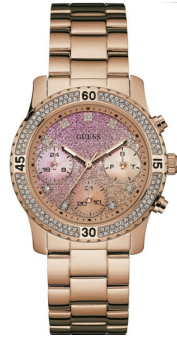

DIALANDO®

Guess ladies' watch W0774L3 Specifications

BUY NOW

This document contains all the specifications for the Guess W0774L3 ladies' watch. We at the **DIALANDO® watch store** offer a large selection of authentic watches from the best watch brands in the world.
<https://www.dialando.at/>

PRODUCT INFORMATION

EAN	0091661458767
Gender	Ladies
Brand	Guess
Collection	Confetti
Warranty [years]	2

MATERIAL & COLOUR

Strap Material	Stainless steel
Strap Colour	Rose gold
Case Material	Stainless steel
Case Colour	Rose gold
Case Surface	Polished
Colour of the dial	Rose gold
Stone type	Zirconia
Glass	Mineral glass

PRODUCT EXECUTION

Display Type	Analogue
Movement type	Quartz (Battery)
Functions	Date / Day of the week / 24-Hour

DETAILS

Clasp	Folding clasp
Water resistant	3 ATM

MEASURES

Case width [mm]	38
-----------------	----