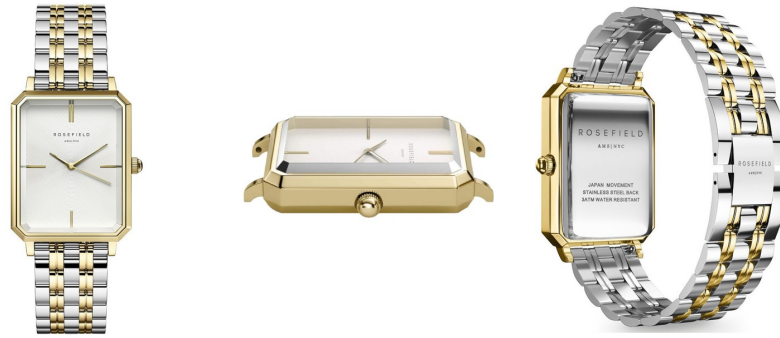

DIALANDO®

Rosefield ladies' watch OWSSSG-O48 Specifications

BUY NOW

This document contains all the specifications for the Rosefield OWSSSG-O48 ladies' watch. We at the [DIALANDO® watch store](https://www.dialando.at/) offer a large selection of authentic watches from the best watch brands in the world.
<https://www.dialando.at/>

PRODUCT INFORMATION

| | |
|------------------|---------------|
| EAN | 8720039339200 |
| Gender | Ladies |
| Warranty [years] | 2 |

PRODUCT EXECUTION

| | |
|---------------|------------------------|
| Display Type | Analogue |
| Movement type | Quartz (Battery) |
| Movement Name | GI32 / Miyota |
| Functions | Second / Minute / Hour |

MEASURES

| | |
|---------------------|----|
| Case width [mm] | 23 |
| Case thickness [mm] | 8 |

MATERIAL & COLOUR

| | |
|--------------------|--------------------------------|
| Strap Material | Stainless steel |
| Strap Colour | Silver / Gold |
| Case Material | Stainless steel |
| Case Colour | Gold |
| Case Surface | Polished |
| Colour of the dial | Silver |
| Glass | Mineral glass / Hardened glass |

DETAILS

| | |
|-----------------|----------------------------------|
| Bezel | Fixed |
| Case Bottom | Stainless steel bottom / Pressed |
| Clasp | Clip clasp |
| Water resistant | 3 ATM |